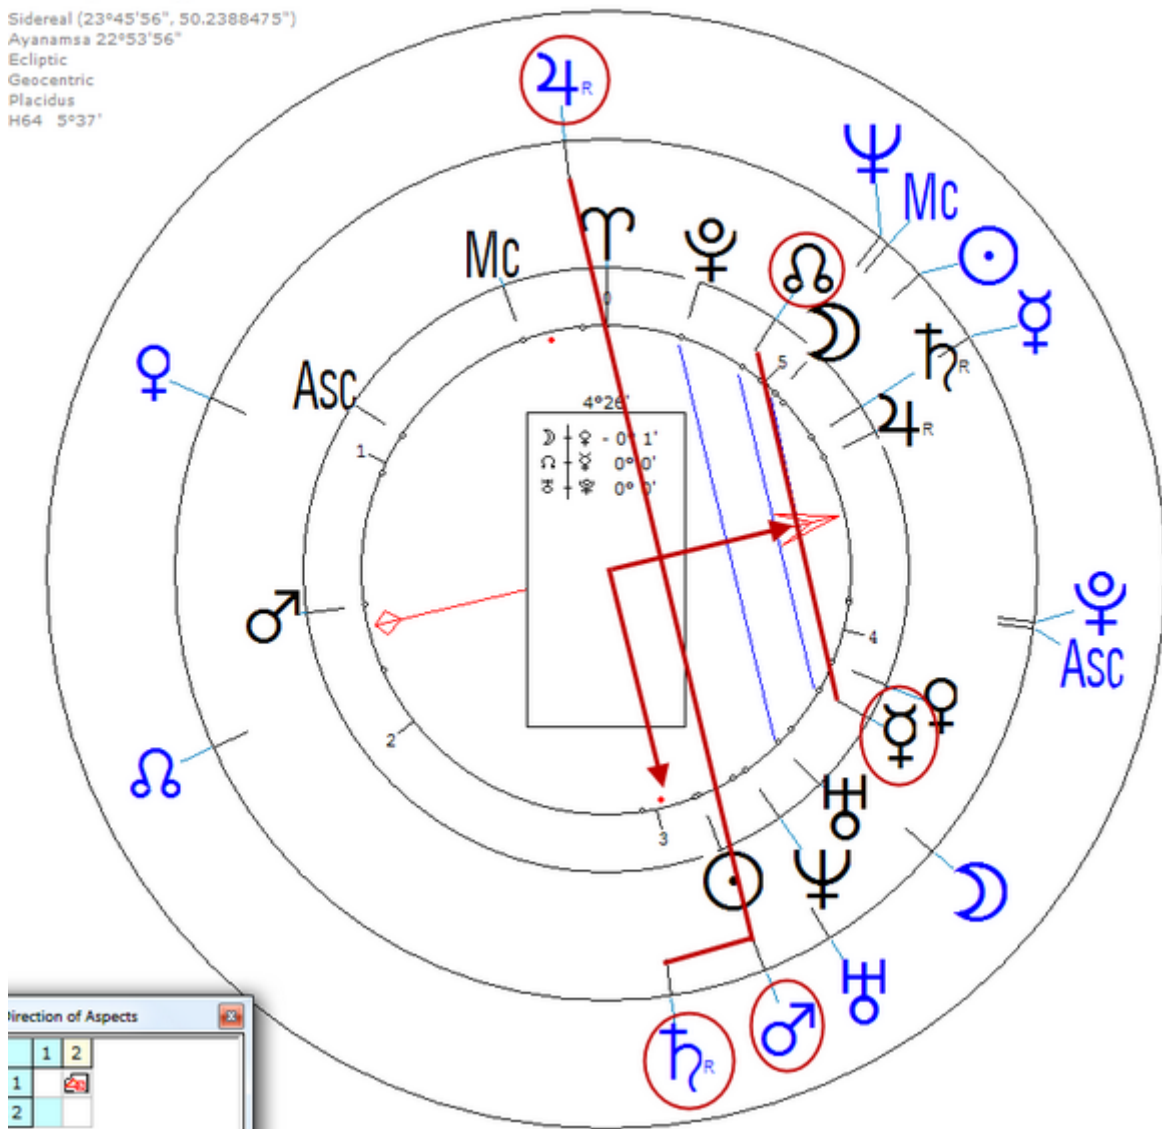

Topaz, Dudu

20 September 1946 at 07:00 (= 07:00 AM)Haifa, Israel, 32n49, 34e59

An Israeli TV personality, comedian, actor, screenwriter, playwright, author and radio and television host.

https://www.astro.com/astro-databank/Topaz,_Dudu